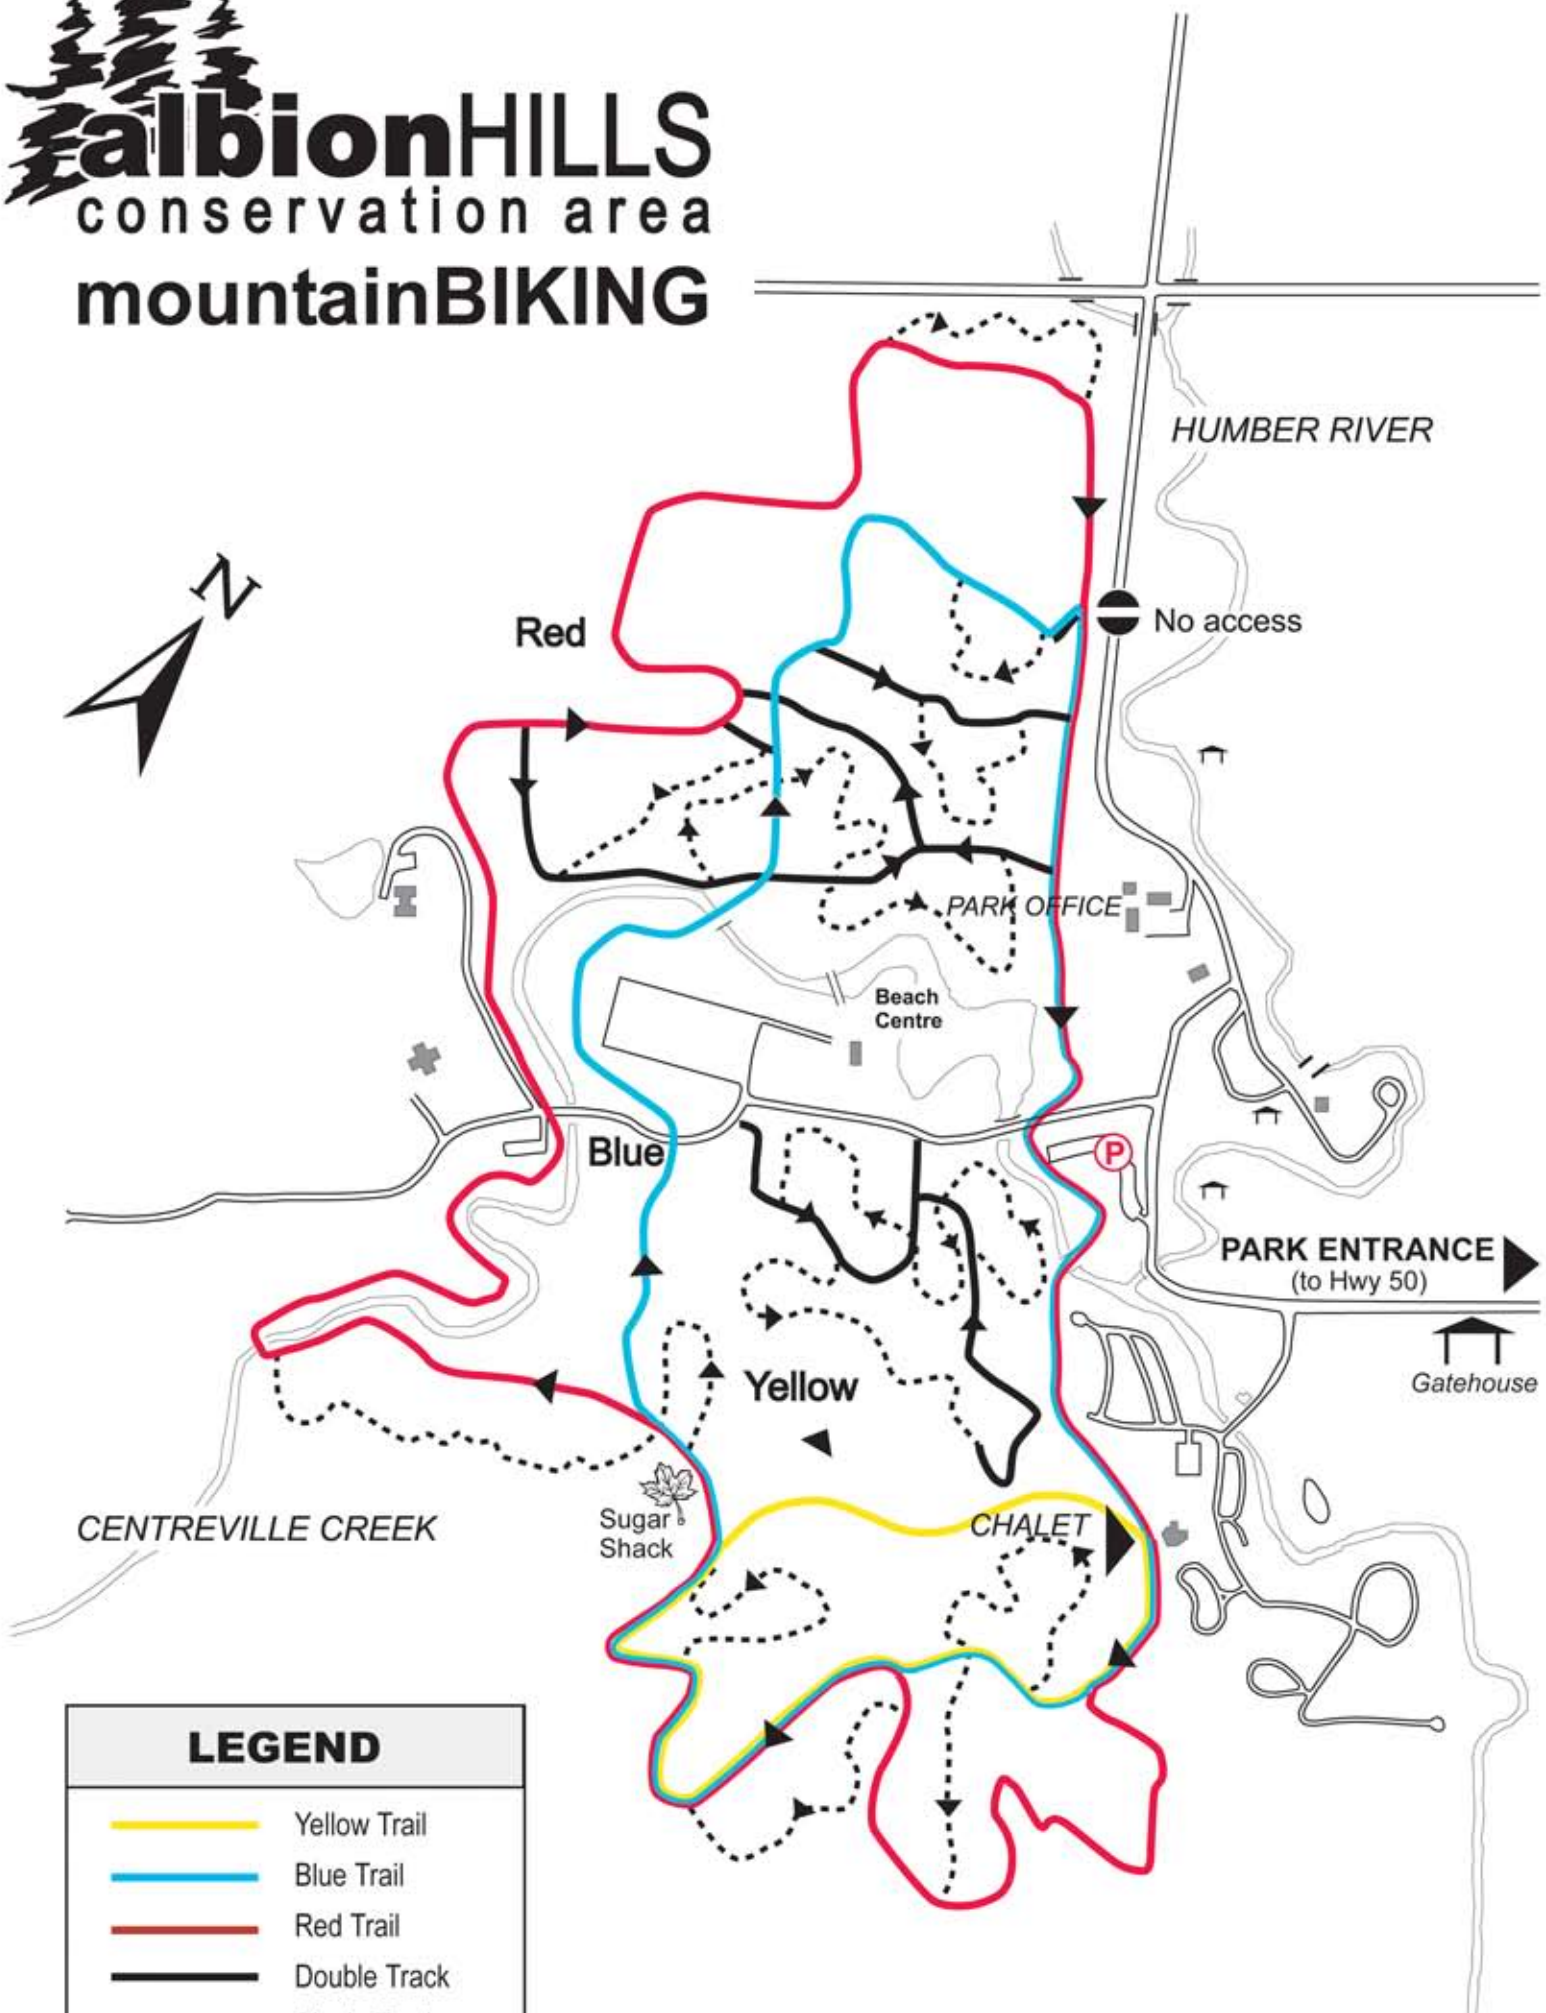

# Albion Hills

conservation area

## mountainBIKING

LEGEND	
	Yellow Trail
	Blue Trail
	Red Trail
	Double Track
	Single Track
	Course Direction
	Parking

### mountainBIKING RULES

- Please use designated trails only.
- Travel ONLY in the direction of trail markers / map.
- Yield the right-of-way to hikers.
- The use of an approved safety helmet is required.
- Pack out what you pack in. Better yet, go out of your way to pick up litter that you see.
- Trails may be restricted during wet conditions.
- Double and single track courses available.
- User fees apply. Please pay via Gate, self serve station or campground office. Season passes available.